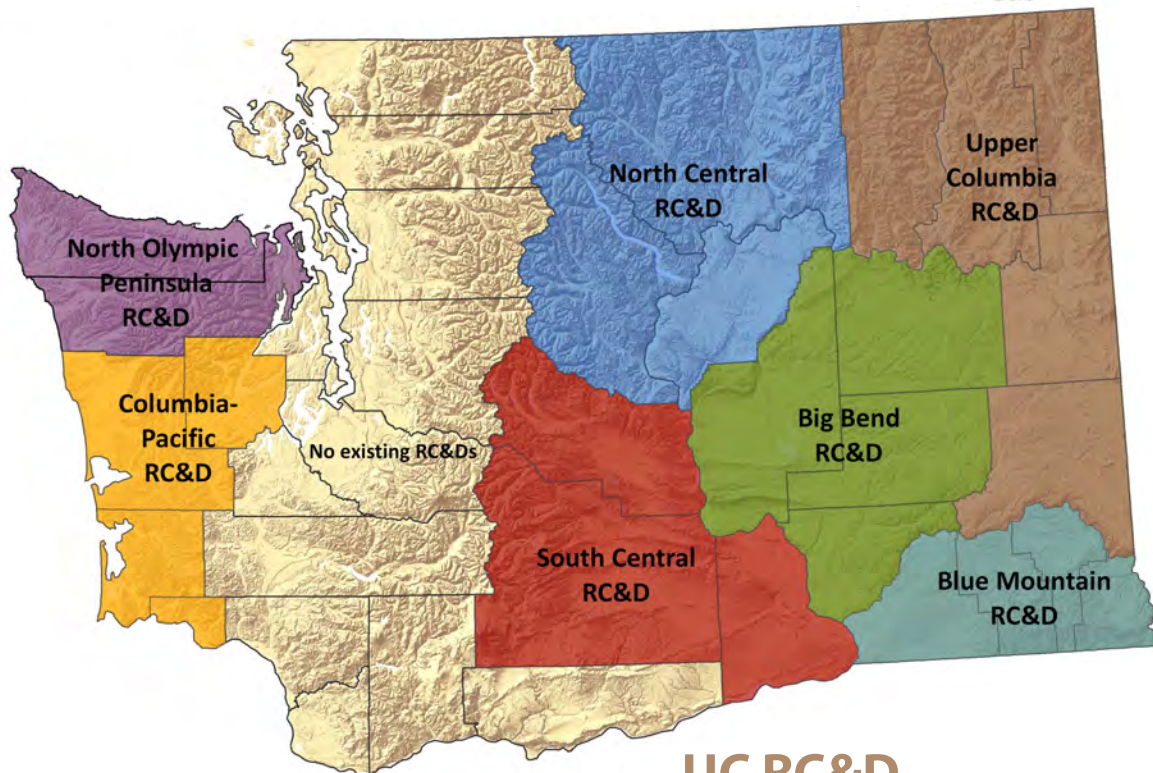

For more information on the RC&D in your area, contact:

NOP RC&D

1601 E. Front Street
Port Angeles, WA
98362
(360)452-8994 x105
noprcd.org

ColPac RC&EDD

330 Pioneer Avenue W.
Montesano, WA 98563
360-249-5900 x110
colpac.org

SCW RC&D

1606 Perry, Suite E
Yakima, Washington
98902 509-454-5736
scwrcd.org

UC RC&D

8815 E Mission, Suite B
Spokane Valley, WA 99212
509-924-7350 x119

Big Bend RC&D

2145 Basin St. SW Suite E
Ephrata, WA 98823
(509) 754-2463 x 1117
www.bbrcd.com